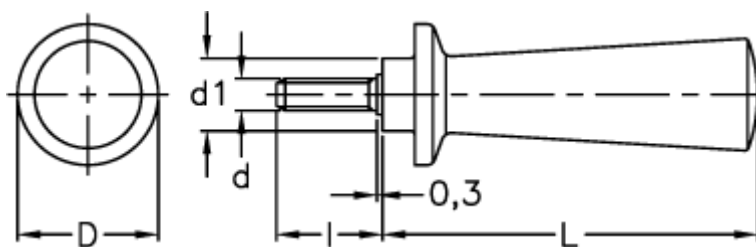

Data Sheet

Article number: 2304020311
Description: E+G Handle
I.167/103 p-M8x25

Measures

D = 35
d1 = 18
d 6g = M8
l = 25
L = 104